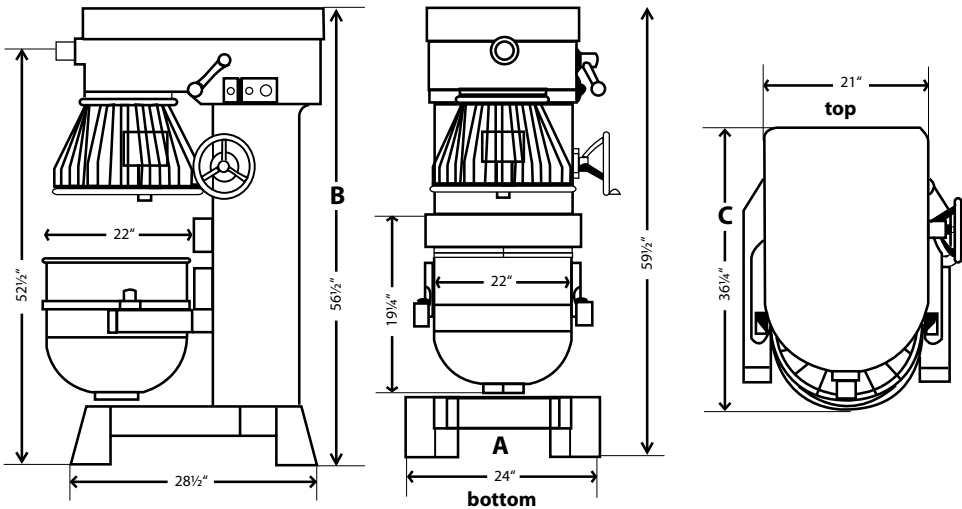

Electrical:

- 208/240 Volt
- 3-Phase Power
- Entela Approved

Weight:

- 910 Pounds Net
- 1035 Domestic Shipping

Warranty:

- 3-Year Limited Parts, (Motor, Transmission, and Drive-Train)
- 1-Full Year Parts and Labor

Amp Draw Specifications

Phase	Volts	Amps
3	240	14

Dimensions

Mixer Body:

- A: 30" Wide
- B: 59 1/2" High
- C: 37" Depth

Bowl:

- Outside w/handles: 25 1/2"
- Inside: 19 3/4"
- Height: 19 3/4"

NOTE: Hub attachment not to be used while mixing